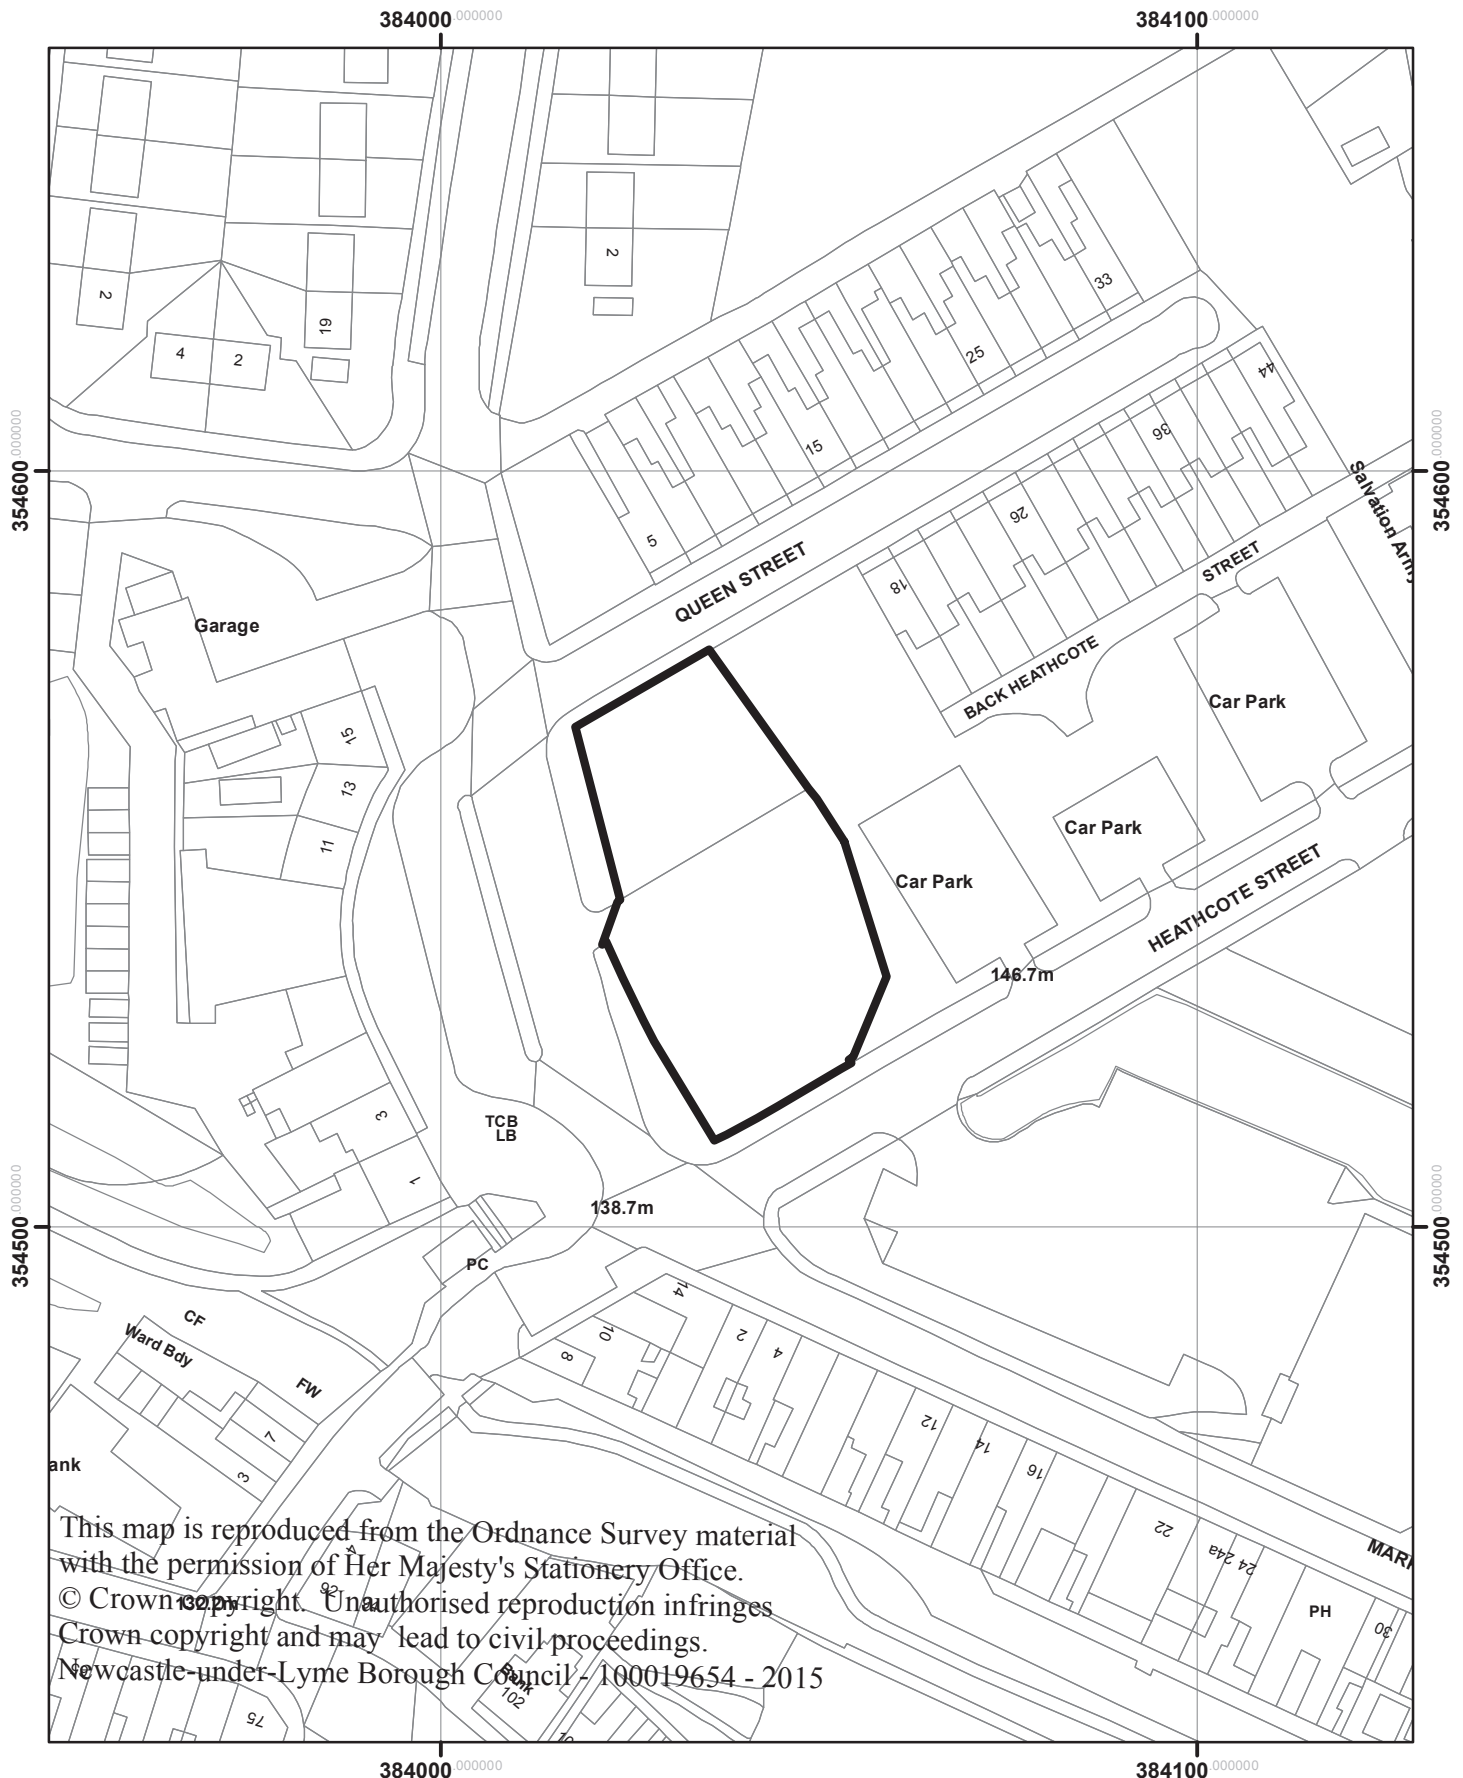

Land at King Street Kidsgrove
15/00943/DEEM3

This map is reproduced from the Ordnance Survey material with the permission of Her Majesty's Stationery Office. © Crown copyright. Unauthorised reproduction infringes Crown copyright and may lead to civil proceedings. Newcastle-under-Lyme Borough Council - 100019654 - 2015